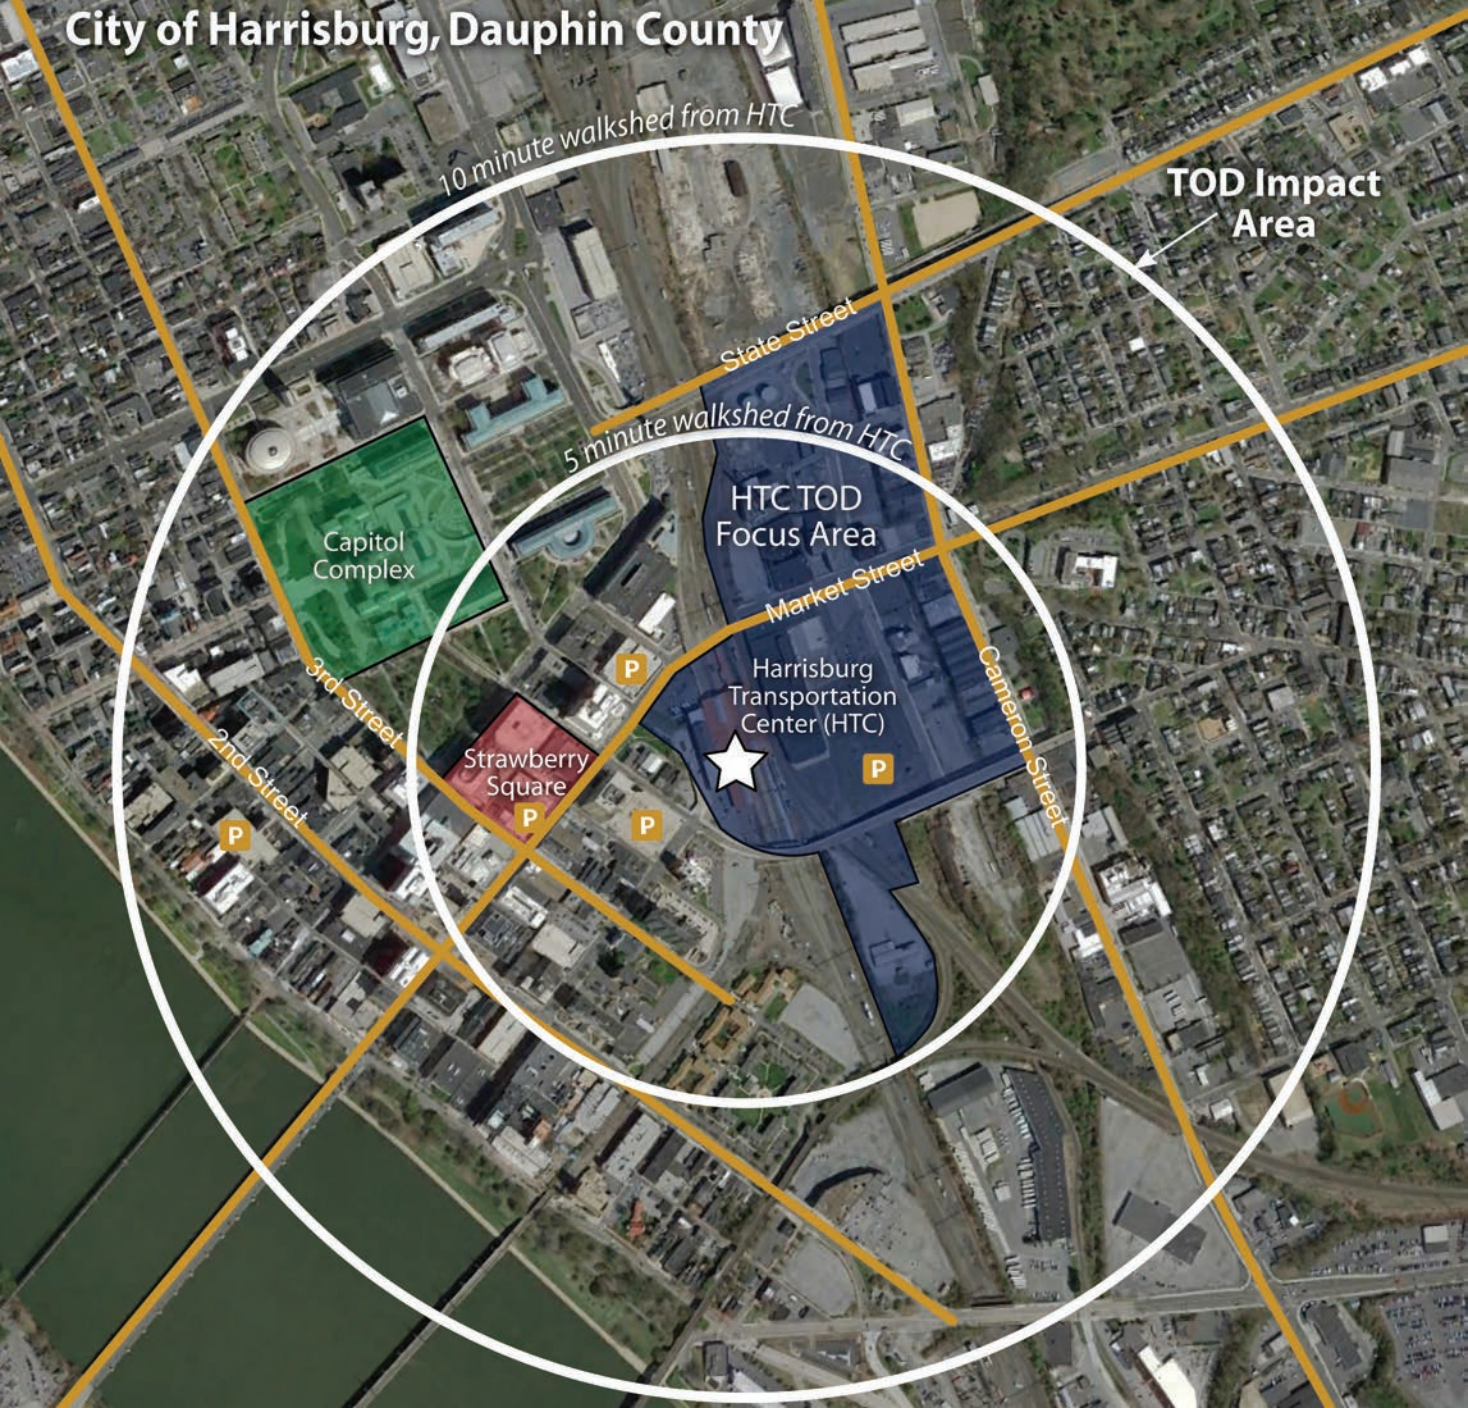

City of Harrisburg, Dauphin County

10 minute walkshed from HTC

TOD Impact Area

5 minute walkshed from HTC

State Street

HTC TOD Focus Area

Harrisburg Transportation Center (HTC)

Strawberry Square

Market Street

Cameron Street

Capitol Complex

3rd Street

2nd Street

P

P

P